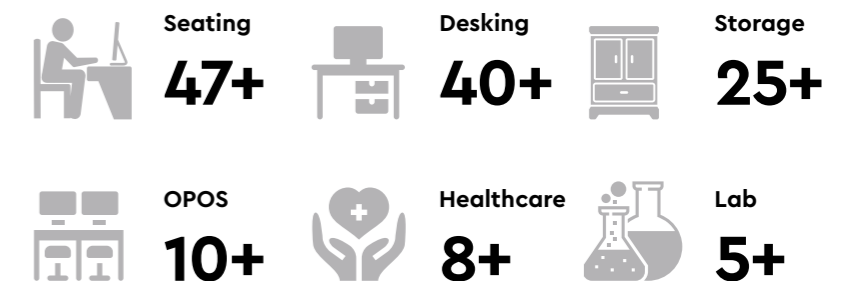

Widest product portfolio across product lines