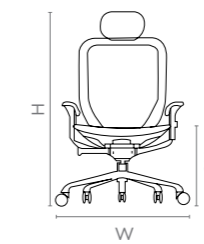

Measurements