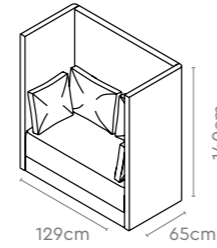

2 Seater Sofa 1400