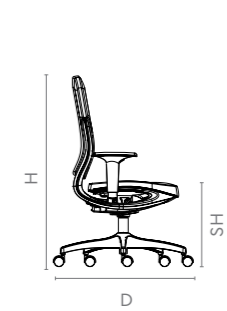

Measurements

Thrive Plus Full Back with Headrest

Thrive Plus Full Back

Thrive Plus Visitor

Thrive Full Back with Headrest

Thrive Full Back

Thrive Visitor

All sizes in cm	Width	Depth	Height	Seat Height
Thrive Plus Full Back with Headrest	75.0	75.0	115.0 - 130.0	44.5 - 53.5
Thrive Plus Full Back	75.0	75.0	100.0 - 109.0	44.5 - 53.5
Thrive Plus Visitor	63.5	59.5	97.5	42.5
Thrive Full Back with Headrest	76.0	76.0	115.0 - 130.0	45.0 - 54.0
Thrive Full Back	76.0	76.0	100.5 - 109.0	45.0 - 54.0
Thrive Visitor	65.0	58.5	97.5	42.5

- The Cross is a half mesh and half cushion chair with a height-adjustable lumbar support.
- Its armrests are height-adjustable as well, offering superior comfort.
- Comes with a coat hanger at the top, and nylon pedestal at the bottom.
- Enables two seat depth for different body structures, and a four-position locking mechanism.

Colour & Material

KNITTED FABRIC SEATING

Measurements

High Back

Mid Back

All sizes in cm	Width	Depth	Height	Seat Height
High Back	76.1	76.1	114.0 - 128.2	44.0 - 54.0
Mid Back	76.1	76.1	98.0 - 108.0	44.0 - 54.0

Colour & Material

KNITTED FABRIC SEATING

Measurements

High Back

Visitor

All sizes in cm	Width	Depth	Height	Seat Height
High Back	76.0	76.0	99.5 - 108.8	44.5 - 53.8
Visitor	48.5	58.9	93.3	47.1

Kareena NXT

Kareena NXT