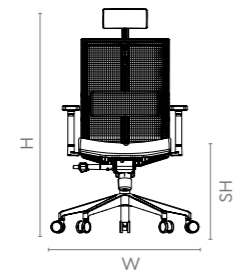

Aero

Features

- The Aero is a patterned mesh chair with a height-adjustable lumbar support.
- Its armrests are height-adjustable as well, offering superior comfort.
- Comes with a coat hanger at the top, and a nylon pedestal at the bottom.
- Enables two seat depth for different body structures, and a four-position locking mechanism.

Colour & Material

KNITTED FABRIC SEATING

Measurements

High Back

Mid Back

All sizes in cm	Width	Depth	Height	Seat Height
High Back	76.1	76.1	114.0 - 128.2	44.0 - 54.0
Mid Back	76.1	76.1	98.0 - 108.0	44.0 - 54.0