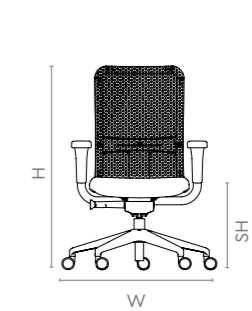

Colour & Material

LEATHERETTE CHAIR

Elite

Features

- The Elite is a quilted leatherette chair with a height-adjustable lumbar support.
- Its armrests are height-adjustable as well, offering superior comfort.
- Comes with a coat hanger at the top, and chrome pedestal at the bottom.
- Enables two seat depth for different body structures, and a four-position locking mechanism.

Colour & Material

LEATHERETTE CHAIR

Measurements

Elite

All sizes in cm	Width	Depth	Height	Seat Height
Elite	76.1	76.1	114.0 - 128.2	44.0 - 54.0

Versa Mesh

Features

- Versa Mesh's ergonomic contour enables long term seating and lets you perform multi-role tasks with ease.
- Comes equipped with an active Bio-Synchro mechanism that sense your body weight and tilts accordingly.
- A T-spine structure supports the contoured chair back, providing flexibility during back height adjustment.
- The wide, soft-edged PU-top armrests provide complete support to your elbows and forearms, and can be height-adjusted as per your need.

Colour & Material

FOAM LAMINATED FABRIC SEATING

Measurements

Versa Mesh - High Back

All sizes in cm	Width	Depth	Height	Seat Height
High Back	76.1	76.1	97.3 - 114.8	43.6 - 53.6

Ace

Ace

Features