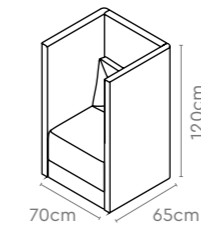

Measurements

1 Seater Sofa with 1200mm

1 Seater Sofa 1200