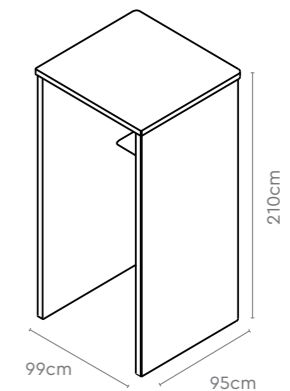

Phone Booth