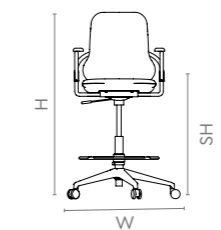

Colour & Material

KNITTED FABRIC SEATING

Measurements

Scintilla with Rolling Castors

Scintilla with Fixed Glides

All sizes in cm	Width	Depth	Height	Seat Height
Scintilla with Rolling Castors	71.6	71.6	104.8 - 122.8	62.0 - 80.0
Scintilla with Fixed Glides	71.6	71.6	101.9 - 119.9	59.1 - 77.1

Measurements

All sizes in cm	Width	Depth	Height	Seat Height
Shine Universal	51.5	52.5	81.5	45.5
Shine Loop	47.5	53.5	81.0	45.0
Shine Junior	44.0	53.5	81.5	46.0
Shine Elevate	47.5	54.0	109.5	73.5

Colour & Material