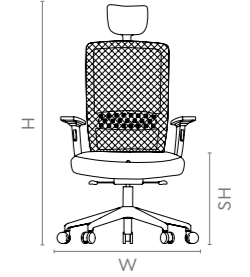

Colour & Material

FRAME

KNITTED FABRIC SEATING

MESH BACK

Measurements

High Back

Mid Back

All sizes in cm	Width	Depth	Height	Seat Height
High Back	76.0	76.0	114.0 - 123.5	43.5 - 54.0
Mid Back	76.0	76.0	95.5 - 105.5	43.5 - 54.0

Thrive

Thrive

Features

- Thrive's cushioned headrest provides adequate neck support, while the coat hanger provides smart storage for coats, jackets, or ties.
- Comes with a sliding seat that enables depth adjustment to fit users of different sizes.
- Height-adjustable lumbar support ensures comfort while performing various tasks like reading, typing, interacting, and relaxing.