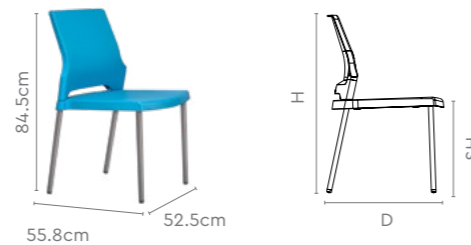

Design Registered

Colour & Material

UNWIND RANGE

Measurements

Without Armrest

High Seating

All sizes in cm	Width	Depth	Height	Seat Height
Without Armrest	52.5	55.8	84.5	45.0
High Seating	52.5	60.4	113.4	74.0