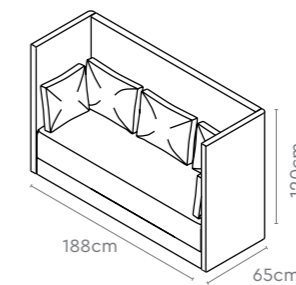

Measurements

1 Seater Sofa with 1200mm

1 Seater Sofa 1200

2 Seater Sofa 1200

3 Seater Sofa 1200

45 Circular 1200

Colour & Material

SOFA FABRIC SEATING