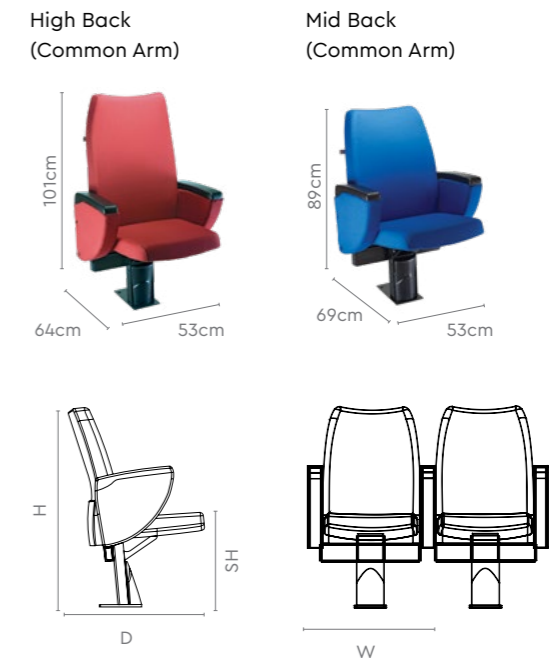

Measurements

Colour & Material

BREAKOUT FABRIC SEATING

All sizes in cm	Width	Depth	Height	Seat Height
U Frame	60.9	65.4	98.4	46.2
I Frame	60.9	65.4	98.4	46.2

Jupiter

Features

- The Jupiter is a modern auditorium seating solution, with a highly functional and aesthetically appealing design.
- Comes with an understructure that's fixed to the ground by foundation expansion bolts for greater stability.
- Is complete with armrests that are made with seasoned wood, and upholstered with PU foam.
- In short, the Jupiter auditorium chair is where great aesthetics meets superior comfort.

Colour & Material

CREPE FABRIC SEATING

Measurements

All sizes in cm	Width	Depth	Height	Seat Height
High Back (Individual arm)	60.0	64.0	101.0	46.5
High Back (Common arm)	53.0	64.0	101.0	46.5
Mid Back (Individual arm)	60.0	69.0	89.0	46.5
Mid Back (Common arm)	53.0	69.0	89.0	46.5