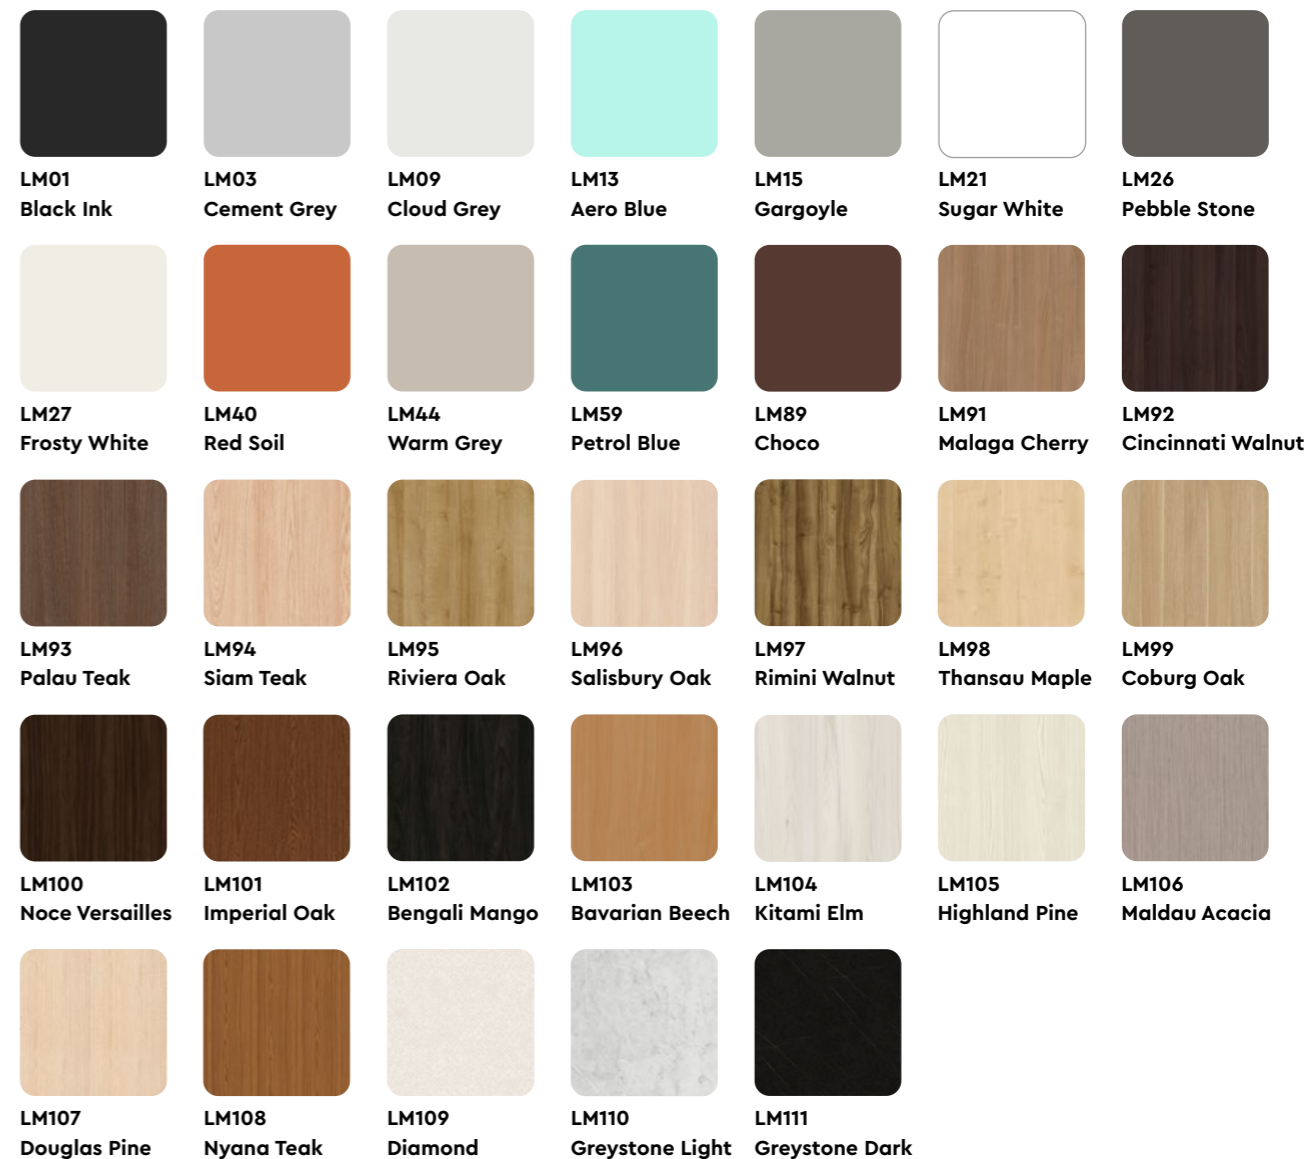

-  FS05
Leaf Green
-  FC02
Dark Tangerine
-  FS20
Cardinal
-  PW11
Vivid Cerulean
-  LM21
Sugar White

Foam Laminated Fabric Seating (FL)

-  FL01
Black Ink
-  FL04
Prussian Blue
-  FL06
Garnet
-  FL07
Royal Blue
-  FL08
Saddle Brown
-  FL10
Earth Stone
-  FL14
Vitamin Bright
-  FL56
Amethyst Regale

Breakout Fabric Seating (FB)

-  FB03
Cement Grey
-  FB04
Ink
-  FB18
Milan Red
-  FB51
Shadow

Sofa Fabric Seating (FS)

-  FS02
Dark Tangerine
-  FS04
Denim
-  FS05
Leaf Green
-  FS11
Vivid Cerulean
-  FS20
Cardinal
-  FS72
Mink
-  Peacock
-  Flame
-  Citron
-  Cement Grey

Laminate (LM)

Membrane Range (MB)

Fabric Modular (FO)

						
FO02 Dark Tangerine	FO03 Cement Grey	FO04 Prussian Blue	FO05 Leaf Green	FO06 Garnet	FO07 Royal Blue	FO08 Saddle Brown
						
FO10 Earth Stone	FO11 Vivid Cerulean	FO12 Azure	FO13 Aero Bue	FO14 Vitamin Bright	FO15 Gargoyle	FO16 Sunset Sky
						
FO19 Indian Red Chili	FO20 Cardinal	FO22 Orchid Purple	FO24 Blue Iceberg	FO25 Country Green	FO28 Boysenberry	FO29 Amethyst
						
FO30 Powder Blue	FO31 Blue Grass	FO33 Tree Mist	FO35 Victorian Gold	FO36 Cream	FO38 Oranger Spark	FO39 Burnt Orange
						
FO41 Young Wine	FO42 Copper Moon	FO44 Warm Grey	FO45 Stone Path	FO46 Roasted Bean	FO47 Champagne	FO54 Fresh Leaf
						
FO55 Plum Pastel	FO57 Baby Blue	FO58 Caspian Sea	FO60 Blue Ivy	FO62 Citrus	FO63 Green Sea	FO65 Conifer
						
FO67 Jungle Cane	FO69 Luminous	FO70 Fuscia	FO70 Jaipur Pink	FO73 White Sand	FO75 Acron	FO76 Indian Coffee
						
FO85 Granada	FO86 Latte	FO87 Sliver Line	FO88 Caramel			