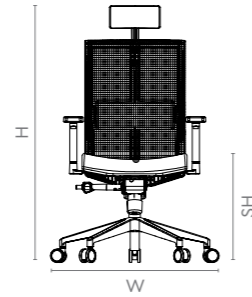

Measurements

All sizes in cm	Width	Depth	Height	Seat Height
Executive HB	77.0	77.0	114.0 - 221.5	45.0 - 54.5
Executive FB	77.0	77.0	100.0 - 109.5	45.0 - 54.5
Task HB	76.1	76.1	115.0 - 225.0	46.0 - 55.5
Task FB	76.1	76.1	101.0 - 110.5	46.0 - 55.5

Colour & Material

LEATHERETTE CHAIR

Elite

Features

- The Elite is a quilted leatherette chair with a height-adjustable lumbar support.
- Its armrests are height-adjustable as well, offering superior comfort.
- Comes with a coat hanger at the top, and chrome pedestal at the bottom.
- Enables two seat depth for different body structures, and a four-position locking mechanism.

Colour & Material

LEATHERETTE CHAIR

Measurements

Elite

All sizes in cm	Width	Depth	Height	Seat Height
Elite	76.1	76.1	114.0 - 128.2	44.0 - 54.0

Versa Mesh

Features

- Versa Mesh's ergonomic contour enables long term seating and lets you perform multi-role tasks with ease.
- Comes equipped with an active Bio-Synchro mechanism that sense your body weight and tilts accordingly.
- A T-spine structure supports the contoured chair back, providing flexibility during back height adjustment.
- The wide, soft-edged PU-top armrests provide complete support to your elbows and forearms, and can be height-adjusted as per your need.