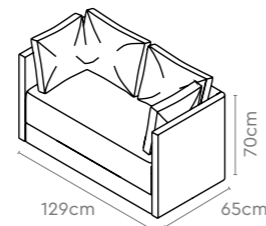

2 Seater Sofa 700