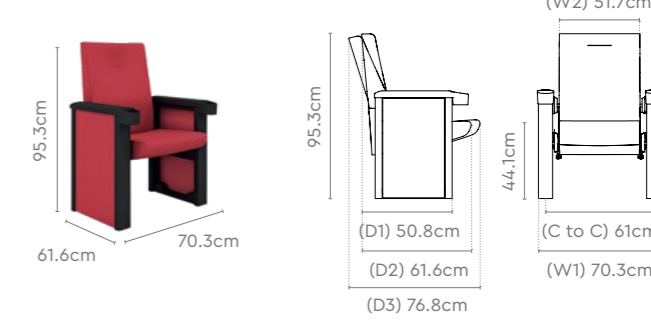

Design Registered

Colour & Material

FABRIC SEATS

Measurements

Eco Mars Flexi-back (HB)

Eco Mars Synchro Slide (MB)

All sizes in cm	Centre To Centre	Width 1, Width 2	Depth 1, Depth 2, Depth 3	Height	Seat Height
Eco Mars Flexi-back (HB)	58.2	67.5, 48.9	52.2, 63.1, 77.0	107.3	44.1
Eco Mars Flexi-back (MB)	58.2	67.5, 48.9	51.4, 62.3, 73.0	95.3	44.1
Eco Mars Synchro Slide (HB)	61.0	70.3, 51.7	51.4, 63.2, 77.0	107.3	44.1
Eco Mars Synchro Slide (MB)	61.0	70.3, 51.7	50.8, 61.6, 76.8	95.3	44.1