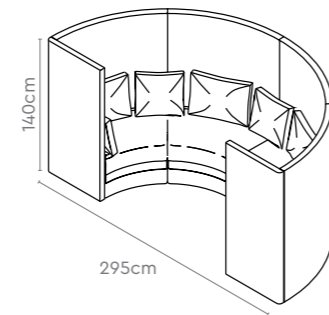

Measurements

1 Seater Sofa with 1400mm

1 Seater Sofa 1400

2 Seater Sofa 1400

3 Seater Sofa 1400

45 Circular 1400

Media Booth

Colour & Material