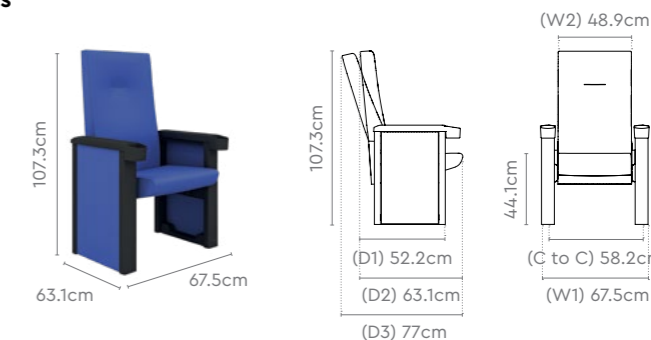

Design Registered

Colour & Material

FABRIC SEATS

Measurements

Eco Mars Flexi-back (HB)

Eco Mars Synchro Slide (MB)

All sizes in cm	Centre To Centre	Width 1, Width 2	Depth 1, Depth 2, Depth 3	Height	Seat Height
Eco Mars Flexi-back (HB)	58.2	67.5, 48.9	52.2, 63.1, 77.0	107.3	44.1
Eco Mars Flexi-back (MB)	58.2	67.5, 48.9	51.4, 62.3, 73.0	95.3	44.1
Eco Mars Synchro Slide (HB)	61.0	70.3, 51.7	51.4, 63.2, 77.0	107.3	44.1
Eco Mars Synchro Slide (MB)	61.0	70.3, 51.7	50.8, 61.6, 76.8	95.3	44.1