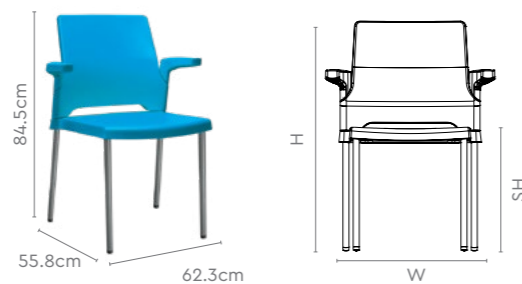

Design Registered

Colour & Material

UNWIND RANGE

Measurements

Unwind with Armrest

All sizes in cm	Width	Depth	Height	Seat Height
With Armrest	62.3	55.8	84.5	45.0

Scintilla

With and without Armrest