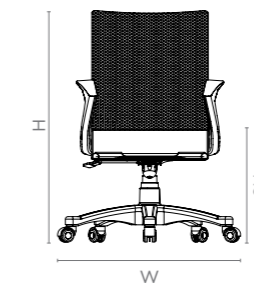

Measurements

All sizes in cm	Width	Depth	Height	Seat Height
3002AS (with Headrest)	75.0	75.0	109.3 - 124.4	45.5 - 55.5
3002AS	75.0	75.0	95.5 - 105.5	45.5 - 55.5
3002AC	70.5	70.5	99.0	49.0
3012AX	65.5	58.2	99.5	48.5

Colour & Material

KNITTED FABRIC SEATING

Oxbo

Oxbo

Features

- The Oxbo is a family of chairs consisting of a High Back, a Mid Back, a Visitor, that caters to a variety of needs.
- Thick seat cushion in solid pop colours that can enliven any office space.
- Its unique tubular-frame back feels designer-made, and the mesh upholstery gives it a trendy aesthetic.
- This light chair is completed with slim, but wide loop armrests.

Measurements

All sizes in cm	Width	Depth	Height	Seat Height
High Back	76.3	76.3	99.5 - 110.5	43.3 - 54.3
Mid Back	76.3	76.3	89.5 - 100.5	43.3 - 54.3
Visitor	61.0	64.5	93.5	46.5

Colour & Material

CREPE FABRIC SEATING

Aero

Features

- The Aero is a patterned mesh chair with a height-adjustable lumbar support.
- Its armrests are height-adjustable as well, offering superior comfort.
- Comes with a coat hanger at the top, and a nylon pedestal at the bottom.
- Enables two seat depth for different body structures, and a four-position locking mechanism.