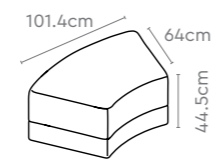

Measurements

Seater Poufs

1 Seater

2 Seater

3 Seater

45 ° Curved Seat

Colour & Material

SOFA FABRIC SEATING