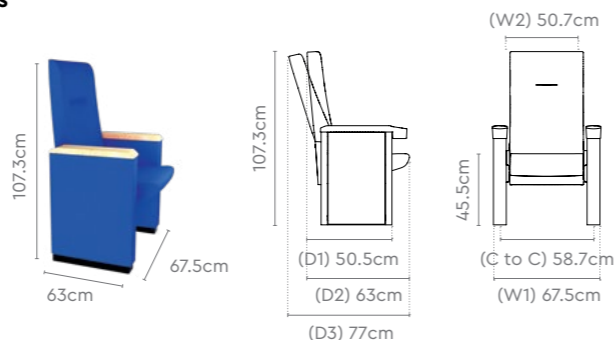

Design Registered

Colour & Material

FOAM LAMINATED FABRIC SEATING

Measurements

Flexi-back (HB)

Synchro Slide (MB)

All sizes in cm	Centre To Centre	Width 1, Width 2	Depth 1, Depth 2, Depth 3	Height	Seat Height
Flexi-back (HB)	58.7	67.5, 50.7	50.5, 63.0, 77.0	107.3	45.5
Flexi-back (MB)	58.7	67.5, 50.7	50.0, 62.0, 73.0	95.3	45.5
Synchro Slide (HB)	61.0	69.9, 52.1	50.5, 63.0, 80.0	107.3	45.5
Synchro Slide (MB)	61.0	69.9, 52.1	49.5, 62.0, 76.8	95.3	45.5