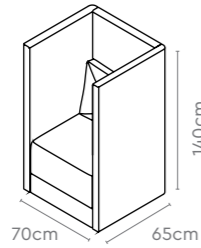

Cue Work Lounge

Features

- The CUE Work Lounge comprises standalone horizontal poufs, curved poufs, sofa sets, phone booths, and discussion carriages.
- You can combine these elements in any number of combinations and layouts, creating workspaces that are perfect for your teams and their activities.

Measurements

1 Seater Sofa with 1400mm

1 Seater Sofa 1400