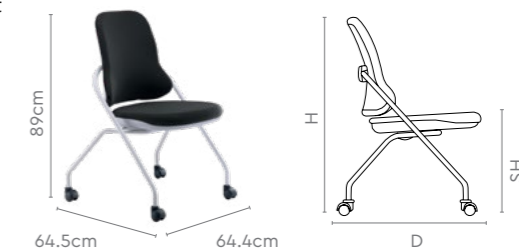

Features

- The Scintilla's unique back-tilt feature allows for an upright as well as relaxed angle.
- Its body hugging contours comfortably support your back, thus reducing pressure on the intervertebral discs.
- The scratch-resistant Flip-up desklet with a bean-shaped inner curve makes the chair comfortable for different body types.
- Scratch-resistant broad armrest ensures proper comfort to arms during long sitting hours.
- Comes with an adjustable anti-slide footing for added comfort.

Colour & Material

KNITTED FABRIC SEATING

Measurements

Scintilla with Arms

Scintilla without Arms

All sizes in cm	Width	Depth	Height	Seat Height
Scintilla with Arms	64.4	64.5	89.0	47.5
Scintilla without Arms	64.4	64.5	89.0	47.5

Unwind

Without Armrest & High Seating

Features

- This light and portable chair is easy to move around, and can be stacked one atop another to save space.
- Comes with a wide seat that can easily accommodate a cushion for additional comfort.
- The Unwind's flat surfaces make it easy to clean and maintain.
- You will not face any peel-off issues as the poly-propylene edging is injection-moulded in situ along with the desklet.