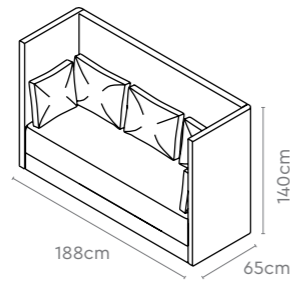

Measurements

1 Seater Sofa with 1400mm

1 Seater Sofa 1400

2 Seater Sofa 1400

3 Seater Sofa 1400

45 Circular 1400

Media Booth

Colour & Material