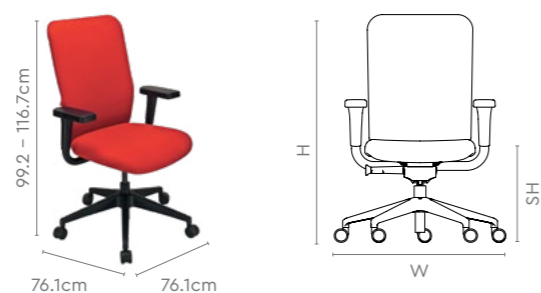

Measurements

All sizes in cm	Width	Depth	Height	Seat Height
High Back	76.1	76.1	113.4 - 130.9	44.2 - 54.2
Mid Back	76.1	76.1	96.3 - 113.8	44.2 - 54.2
Visitor	60.9	64.3	98.2	44.6

Colour & Material

FOAM LAMINATED FABRIC SEATING

Versa Cushion

Features

- Versa Cushion's ergonomic contour enables long term seating and lets you perform multi-role tasks with ease.
- Comes equipped with an active Bio-Synchro mechanism that sense your body weight and tilts accordingly.
- A T-spine structure supports the contoured chair back, providing flexibility during back height adjustment.
- The wide, soft-edged PU-top armrests provide complete support to your elbows and forearms, and can be height-adjusted as per your need.

Colour & Material

FOAM LAMINATED FABRIC SEATING

Measurements

Versa Cushion - High Back

All sizes in cm	Width	Depth	Height	Seat Height
High Back	76.1	76.1	99.2 - 116.7	43.6 - 53.6

Thrill

Features

- The Thrill chairs come with a cushioned seat and back for added luxury, comfort, and aesthetics.
- Equipped with a Central Tilt Synchro Mechanism, making it easy to lock the backrest at a comfortable recline angle.
- Comes with armrests that are height-adjustable, rotatable, and can be pushed to the front and back.
- Finished with a tapered back for increased comfort and convenience during long working hours.