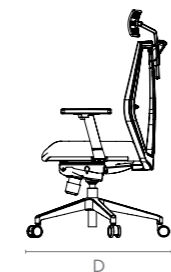

- The Cross is a half mesh and half cushion chair with a height-adjustable lumbar support.
- Its armrests are height-adjustable as well, offering superior comfort.
- Comes with a coat hanger at the top, and nylon pedestal at the bottom.
- Enables two seat depth for different body structures, and a four-position locking mechanism.

Colour & Material

KNITTED FABRIC SEATING

Measurements

High Back

Mid Back

All sizes in cm	Width	Depth	Height	Seat Height
High Back	76.1	76.1	114.0 - 128.2	44.0 - 54.0
Mid Back	76.1	76.1	98.0 - 108.0	44.0 - 54.0

Motion

Features

- The Motion chair's EasyFlex is an innovative system that enables the user to adopt dynamic body movements while seated.
- The unique flexing and spring back motion of this chair is a result of an evolved design construction and hi-tech compounded engineering plastics.
- The seat and back of this chair are firmly connected to the base frame and are cantilevered in a way that allows multi-dimensional movement.