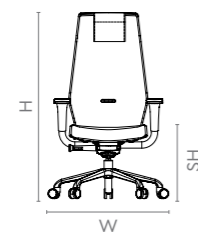

Follow us on

B2BSTGEMRLDOCT22

Marvel

Features

- Comes equipped with an active Bio-Synchro mechanism that senses your body weight and tilts accordingly.
- A T-spine structure supports the contoured chair back, providing flexibility during the back height adjustment.
- The wide, soft-edged PU-top armrests provide complete support to your elbows and forearms, and can be height-adjusted as per your need.

Colour & Material

LEATHERETTE CHAIR

Measurements

All sizes in cm	Width	Depth	Height	Seat Height
High Back	76.1	76.1	112.7 - 130.2	43.1 - 53.1
Mid Back	76.1	76.1	96.5 - 114.0	43.1 - 53.1
Visitor	60.9	64.2	98.2	44.8