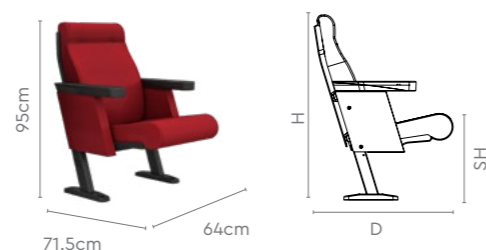

Colour & Material

FOAM LAMINATED FABRIC SEATING

Measurements

High Back

Mid Back

All sizes in cm	Width	Depth	Height	Seat Height
High Back	64.0	71.5	103.5	44.5
Mid Back	64.0	71.5	95.0	44.5

Loop

Features

- Loop's generous waterfall radius on its top edge enhances comfort, and ensures optimum clearance between the knee and the seat.
- The bowl-shaped bottom lets the user sway in all directions, adapting to their dynamic postures on the go.
- Comes in vibrant colours that pop life into every space it's in.