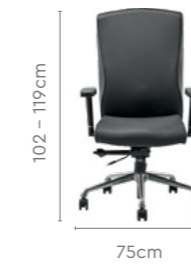

Colour & Material

LEATHERETTE CHAIR

Measurements

High Back (with Headrest)

All sizes in cm	Width	Depth	Height	Seat Height
High Back (with Headrest)	75.0	75.0	113.5 - 138.0	41.0 - 51.0

Beat

Features

- The Beat chair is equipped with a lever-less, drop-lift function for intuitive back height adjustment while being seated.
- Its trapezoidal back design gives you an easy grip to adjust its back height.
- Multiple locking positions make it suitable for different tasks, and the Beat's wide upper back and contoured seat maximises body contact area, and therefore minimises discomfort.
- A button underneath the arm pad enables arm height adjustment.

Colour & Material

LEATHERETTE CHAIR

Measurements

High Back

Mid Back

Visitor

All sizes in cm	Width	Depth	Height	Seat Height
High Back	75.0	75.0	102.0 - 119.0	45.0 - 55.0
Mid Back	75.0	75.0	92.0 - 110.0	45.0 - 55.0
Visitor	57.5	58.2	100.8	47.0