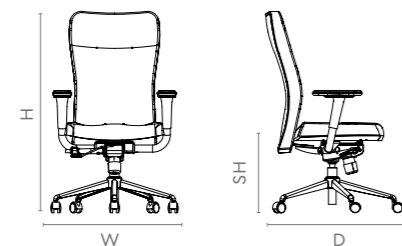

Colour & Material

LEATHERETTE CHAIR

SPACER FABRIC SEATING

Measurements

All sizes in cm	Width	Depth	Height	Seat Height
High Back	76.1	76.1	113.6 - 131.1	44.4 - 54.4
Mid Back	76.1	76.1	98.6 - 116.1	44.4 - 54.4
Visitor	60.9	64.3	99.5	44.8

Kareena NXT

Features

- The Kareena NXT chair is complete with leather upholstery for a luxurious touch and feel.
- Multiple locking positions make it suitable for different tasks, and its contoured seat maximises body contact area, minimising discomfort.
- Comes with a pneumatic seat height adjustment mechanism, fixed chrome-finished armrests, and a five-pronged die cast aluminium pedestal.

Colour & Material

LEATHERETTE CHAIR

Measurements

High Back (with Headrest)

All sizes in cm	Width	Depth	Height	Seat Height
High Back (with Headrest)	75.0	75.0	113.5 - 138.0	41.0 - 51.0

Beat

Features

- The Beat chair is equipped with a lever-less, drop-lift function for intuitive back height adjustment while being seated.
- Its trapezoidal back design gives you an easy grip to adjust its back height.
- Multiple locking positions make it suitable for different tasks, and the Beat's wide upper back and contoured seat maximises body contact area, and therefore minimises discomfort.
- A button underneath the arm pad enables arm height adjustment.

Colour & Material

LEATHERETTE CHAIR

Measurements

High Back

Mid Back

Visitor

All sizes in cm	Width	Depth	Height	Seat Height
High Back	75.0	75.0	102.0 - 119.0	45.0 - 55.0
Mid Back	75.0	75.0	92.0 - 110.0	45.0 - 55.0
Visitor	57.5	58.2	100.8	47.0