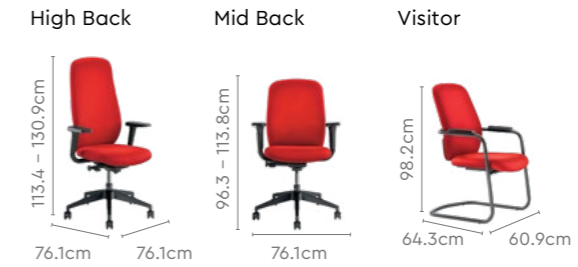

Measurements

All sizes in cm	Width	Depth	Height	Seat Height
High Back	76.1	76.1	102.0 - 119.0	45.0 - 55.0
Mid Back	76.1	76.1	92.0 - 110.0	45.0 - 55.0
Visitor	57.5	58.2	100.8	47.0

Colour & Material

KNITTED FABRIC SEATING

Versa Canvas

Versa Canvas

Features

- Versa Canvas's ergonomic contour enables long term seating and lets you perform multi-role tasks with ease.
- Comes equipped with an active Bio-Synchro mechanism that sense your body weight and tilts accordingly.
- A T-spine structure supports the contoured chair back, providing flexibility during back height adjustment.
- The wide, soft-edged PU-top armrests provide complete support to your elbows and forearms, and can be height-adjusted as per your need.

Measurements

All sizes in cm	Width	Depth	Height	Seat Height
High Back	76.1	76.1	113.4 - 130.9	44.2 - 54.2
Mid Back	76.1	76.1	96.3 - 113.8	44.2 - 54.2
Visitor	60.9	64.3	98.2	44.6

Colour & Material

FOAM LAMINATED FABRIC SEATING