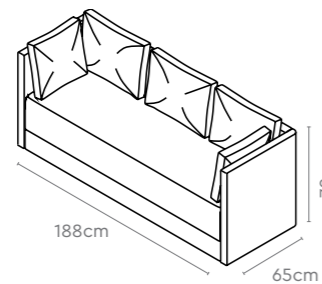

3 Seater Sofa 700

All sizes in cm	Width	Depth	Height	Seat Depth
1 Seater	59.0	59.0	44.5	-
2 Seater	118.0	59.0	44.5	-
3 Seater	177.0	59.0	44.5	-
45° Curved Seat	101.4	64.0	44.5	59.0
1 Seater Sofa 700	70.0	65.0	70.0	-
2 Seater Sofa 700	129.0	65.0	70.0	-
3 Seater Sofa 700	188.0	65.0	70.0	-

Design Registered

Cue Work Lounge

Features

- The CUE Work Lounge comprises standalone horizontal poufs, curved poufs, sofa sets, phone booths, and discussion carriages.
- You can combine these elements in any number of combinations and layouts, creating workspaces that are perfect for your teams and their activities.