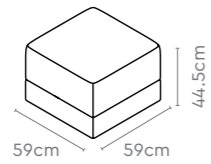

Cue Work Lounge

Features

- The CUE Work Lounge comprises standalone horizontal poufs, curved poufs, sofa sets, phone booths, and discussion carriages.
- You can combine these elements in any number of combinations and layouts, creating workspaces that are perfect for your teams and their activities.

Measurements

Seater Poufs

1 Seater