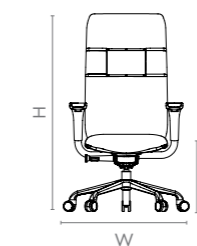

Features

- La Sede's contoured lumbar area can be adjusted to suit your back profile, and comes with a five-position tilt limiter.
- Is equipped with an active Bio-Synchro mechanism that senses your body weight and tilts accordingly.
- A T-spine structure supports the contoured chair back, providing flexibility during back height adjustment.
- The wide, soft-edged PU-top armrests provide complete support to your elbows and forearms, and can be height-adjusted as per your need.

Colour & Material

LEATHER

Measurements

High Back

Mid Back

Visitor

All sizes in cm	Width	Depth	Height	Seat Height
High Back	76.1	76.1	114.0 - 131.5	44.0 - 54.0
Mid Back	76.1	76.1	96.5 - 114.0	44.0 - 54.0
Visitor	60.9	64.7	98.2	46.2