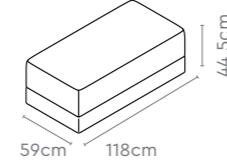

Cue Work Lounge

Features

- The CUE Work Lounge comprises standalone horizontal poufs, curved poufs, sofa sets, phone booths, and discussion carriages.
- You can combine these elements in any number of combinations and layouts, creating workspaces that are perfect for your teams and their activities.

Measurements

Seater Poufs

2 Seater

Colour & Material

SOFA FABRIC SEATING

SEAT

BREAKOUT FABRIC SEATING

PANELS & BASE

Seater Sofa with 700mm Panels

All sizes in cm	Width	Depth	Height	Seat Depth
1 Seater	59.0	59.0	44.5	-
2 Seater	118.0	59.0	44.5	-
3 Seater	177.0	59.0	44.5	-
45° Curved Seat	101.4	64.0	44.5	59.0
1 Seater Sofa 700	70.0	65.0	70.0	-
2 Seater Sofa 700	129.0	65.0	70.0	-
3 Seater Sofa 700	188.0	65.0	70.0	-

Design Registered

Cue Work Lounge

Features

- The CUE Work Lounge comprises standalone horizontal poufs, curved poufs, sofa sets, phone booths, and discussion carriages.
- You can combine these elements in any number of combinations and layouts, creating workspaces that are perfect for your teams and their activities.

Measurements

1 Seater Sofa with 1200mm

Colour & Material

SOFA FABRIC SEATING

SEAT

BREAKOUT FABRIC SEATING

PANELS & BASE

Media Cluster Small

All sizes in cm	Width	Depth	Height
1 Seater Sofa 1200	70.0	65.0	120.0
2 Seater Sofa 1200	129.0	65.0	120.0
3 Seater Sofa 1200	188.0	65.0	120.0
Media Cluster Small	337.5	126.5	120.0
45 Circular 1200	336.5	183.5	120.0

Design Registered