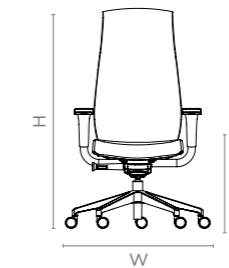

Versa Canvas

Versa Canvas

Features

- Versa Canvas's ergonomic contour enables long term seating and lets you perform multi-role tasks with ease.
- Comes equipped with an active Bio-Synchro mechanism that sense your body weight and tilts accordingly.
- A T-spine structure supports the contoured chair back, providing flexibility during back height adjustment.
- The wide, soft-edged PU-top armrests provide complete support to your elbows and forearms, and can be height-adjusted as per your need.

Measurements

All sizes in cm	Width	Depth	Height	Seat Height
High Back	76.1	76.1	113.4 - 130.9	44.2 - 54.2
Mid Back	76.1	76.1	96.3 - 113.8	44.2 - 54.2
Visitor	60.9	64.3	98.2	44.6

Colour & Material

FOAM LAMINATED FABRIC SEATING