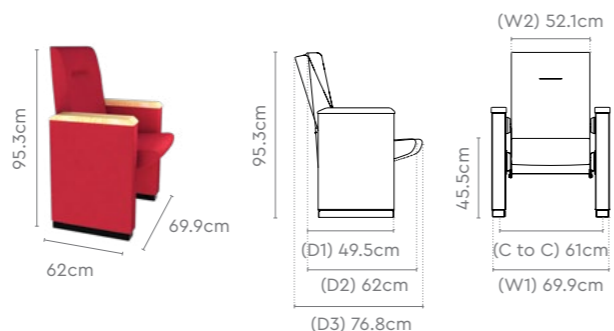

Design Registered

Colour & Material

FOAM LAMINATED FABRIC SEATING

Measurements

Flexi-back (HB)

Synchro Slide (MB)

All sizes in cm	Centre To Centre	Width 1, Width 2	Depth 1, Depth 2, Depth 3	Height	Seat Height
Flexi-back (HB)	58.7	67.5, 50.7	50.5, 63.0, 77.0	107.3	45.5
Flexi-back (MB)	58.7	67.5, 50.7	50.0, 62.0, 73.0	95.3	45.5
Synchro Slide (HB)	61.0	69.9, 52.1	50.5, 63.0, 80.0	107.3	45.5
Synchro Slide (MB)	61.0	69.9, 52.1	49.5, 62.0, 76.8	95.3	45.5