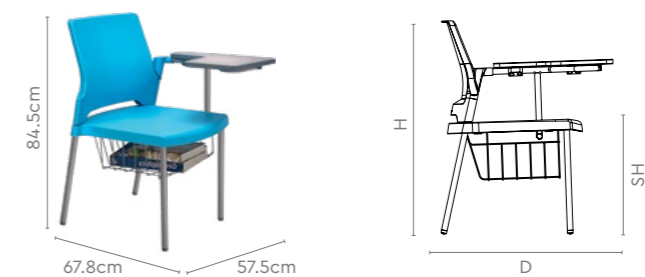

Measurements

All sizes in cm	Width	Depth	Height	Seat Height
With Desklet	57.5	67.8	84.5	45.0