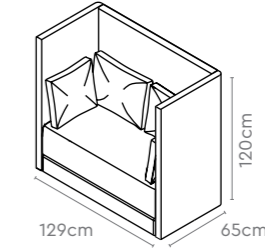

2 Seater Sofa 1200