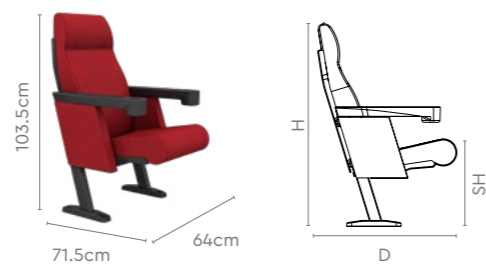

Measurements

High Back