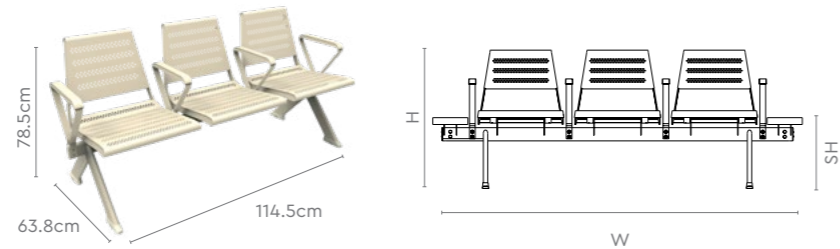

Pair with

Topo Square Table

All sizes in cm	Width	Depth	Height	Seat Height
MTX2XX/MTX2IX	114.5	63.8	78.5	44.1
MTX2XS/MTX2IS	155.0	63.8	78.5	44.1
MTX3XX/MTX3IX	169.5	63.8	78.5	44.1
MTX3XS	210.0	63.8	78.5	44.1
2 Seater	155.0	63.8	78.5	46.4

Proportion

Traverse

Features

- The Traverse is designed to accommodate users of all statures, with its large contoured seat and back offering appropriate lumbar support.
- It also provides ample space to relax, making waiting for long hours more comfortable without straining the body.
- A cushion for the seat and back can be added for enhanced aesthetics and comfort. Common arms can also be retrofitted.
- The seat's neat form reduces the chances of tripping.