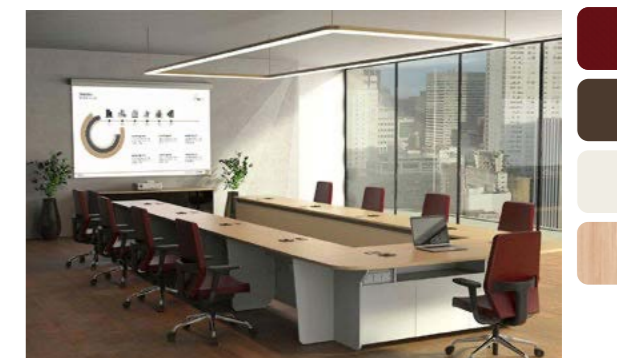

Theme: Secure