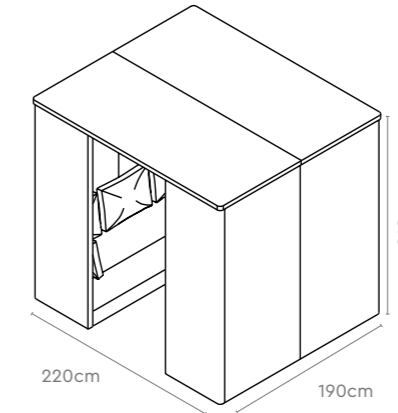

Measurements

Meeting Booth