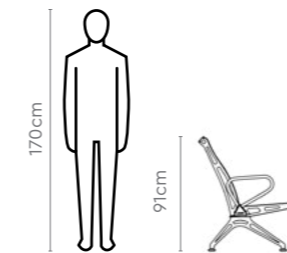

All sizes in cm	Width	Depth	Height	Seat Height
MTX2XX/MTX2IX	114.5	63.8	78.5	44.1
MTX2XS/MTX2IS	155.0	63.8	78.5	44.1
MTX3XX/MTX3IX	169.5	63.8	78.5	44.1
MTX3XS	210.0	63.8	78.5	44.1
2 Seater	155.0	63.8	78.5	46.4

Colour & Material

Grey

Measurements

Traverse

All sizes in cm	Width	Depth	Height	Seat Height
Traverse	173.5	74.0	91.0	44.0

Proportion

Pisa

Design Registered