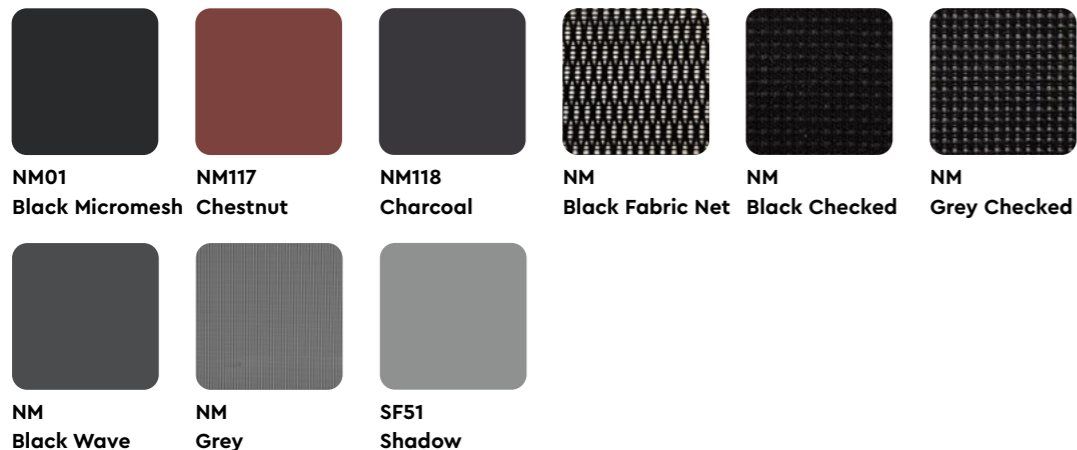

-  FS05
Leaf Green
-  FC02
Dark Tangerine
-  FS20
Cardinal
-  PW11
Vivid Cerulean
-  LM21
Sugar White

Foam Laminated Fabric Seating (FL)

-  FL01
Black Ink
-  FL04
Prussian Blue
-  FL06
Garnet
-  FL07
Royal Blue
-  FL08
Saddle Brown
-  FL10
Earth Stone
-  FL14
Vitamin Bright
-  FL56
Amethyst Regale

Breakout Fabric Seating (FB)

-  FB03
Cement Grey
-  FB04
Ink
-  FB18
Milan Red
-  FB51
Shadow

Sofa Fabric Seating (FS)

-  FS02
Dark Tangerine
-  FS04
Denim
-  FS05
Leaf Green
-  FS11
Vivid Cerulean
-  FS20
Cardinal
-  FS72
Mink
-  Peacock
-  Flame
-  Citron
-  Cement Grey

Crepe Fabric Seating (FC)

Knitted Fabric Seating (FK)

Leatherette Sofa (LS)

Leather (LT)

Leatherette Chair (LC)

Net / Micro Mesh / Spacer Fabric Seating (NM & SF)

Plush Fabric (FP)

Unwind Range

Laminate (LM)

Membrane Range (MB)

Fabric Modular (FO)

						
FO02 Dark Tangerine	FO03 Cement Grey	FO04 Prussian Blue	FO05 Leaf Green	FO06 Garnet	FO07 Royal Blue	FO08 Saddle Brown
						
FO10 Earth Stone	FO11 Vivid Cerulean	FO12 Azure	FO13 Aero Bue	FO14 Vitamin Bright	FO15 Gargoyle	FO16 Sunset Sky
						
FO19 Indian Red Chili	FO20 Cardinal	FO22 Orchid Purple	FO24 Blue Iceberg	FO25 Country Green	FO28 Boysenberry	FO29 Amethyst
						
FO30 Powder Blue	FO31 Blue Grass	FO33 Tree Mist	FO35 Victorian Gold	FO36 Cream	FO38 Oranger Spark	FO39 Burnt Orange
						
FO41 Young Wine	FO42 Copper Moon	FO44 Warm Grey	FO45 Stone Path	FO46 Roasted Bean	FO47 Champagne	FO54 Fresh Leaf
						
FO55 Plum Pastel	FO57 Baby Blue	FO58 Caspian Sea	FO60 Blue Ivy	FO62 Citrus	FO63 Green Sea	FO65 Conifer
						
FO67 Jungle Cane	FO69 Luminous	FO70 Fuscia	FO70 Jaipur Pink	FO73 White Sand	FO75 Acron	FO76 Indian Coffee
						
FO85 Granada	FO86 Latte	FO87 Sliver Line	FO88 Caramel			