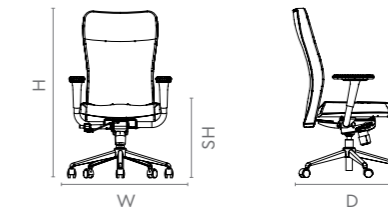

Colour & Material

KNITTED FABRIC SEATING

Measurements

High Back

Visitor

All sizes in cm	Width	Depth	Height	Seat Height
High Back	76.0	76.0	99.5 - 108.8	44.5 - 53.8
Visitor	48.5	58.9	93.3	47.1

Kareena NXT

Kareena NXT

Features

- The Kareena NXT chair is complete with leather upholstery for a luxurious touch and feel.
- Multiple locking positions make it suitable for different tasks, and its contoured seat maximises body contact area, minimising discomfort.
- Comes with a pneumatic seat height adjustment mechanism, fixed chrome-finished armrests, and a five-pronged die cast aluminium pedestal.

Measurements

All sizes in cm	Width	Depth	Height	Seat Height
High Back (without Headrest)	75.0	75.0	101.0 - 118.0	41.0 - 51.0
Mid Back	75.0	75.0	93.5 - 110.5	41.0 - 51.0
Visitor	51.0	66.5	96.0	48.0

Colour & Material