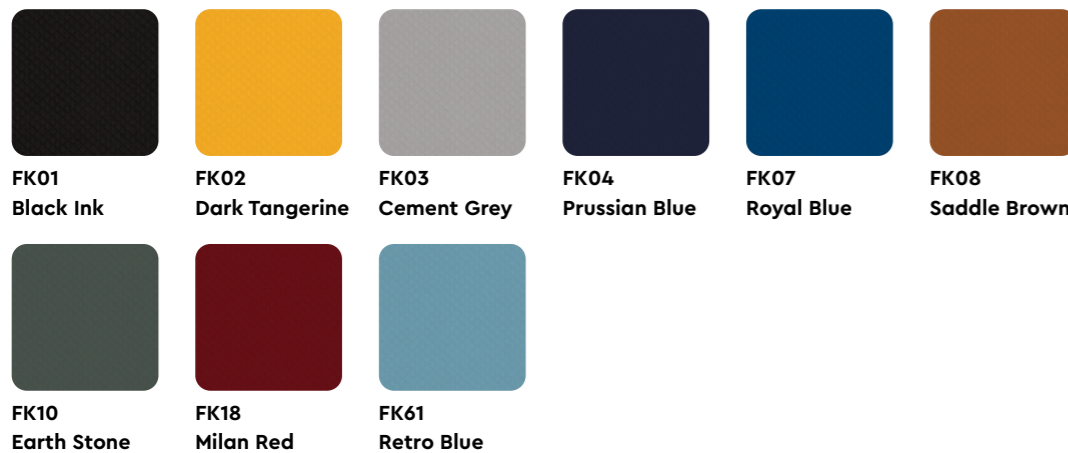

Knitted Fabric Seating (FK)