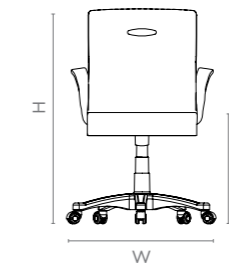

Measurements

All sizes in cm	Width	Depth	Height	Seat Height
High Back (without Headrest)	75.0	75.0	101.0 - 118.0	41.0 - 51.0
Mid Back	75.0	75.0	93.5 - 110.5	41.0 - 51.0
Visitor	51.0	66.5	96.0	48.0

Colour & Material

Measurements

All sizes in cm	Width	Depth	Height	Seat Height
High Back	76.3	76.3	97.0 – 109.0	42.5 – 54.5
Mid Back	76.3	76.3	85.5 – 97.5	42.5 – 54.5
Visitor	61.4	61.4	89.5	46.5

Colour & Material

CREPE FABRIC SEATING