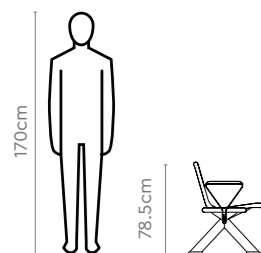

Proportion