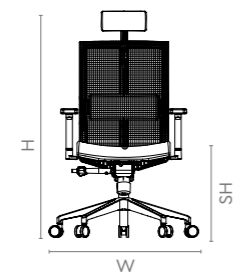

- The Cross is a half mesh and half cushion chair with a height-adjustable lumbar support.
- Its armrests are height-adjustable as well, offering superior comfort.
- Comes with a coat hanger at the top, and nylon pedestal at the bottom.
- Enables two seat depth for different body structures, and a four-position locking mechanism.

Colour & Material

KNITTED FABRIC SEATING

Measurements

High Back

Mid Back

All sizes in cm	Width	Depth	Height	Seat Height
High Back	76.1	76.1	114.0 - 128.2	44.0 - 54.0
Mid Back	76.1	76.1	98.0 - 108.0	44.0 - 54.0

Motion

Features

- The Motion chair's EasyFlex is an innovative system that enables the user to adopt dynamic body movements while seated.
- The unique flexing and spring back motion of this chair is a result of an evolved design construction and hi-tech compounded engineering plastics.
- The seat and back of this chair are firmly connected to the base frame and are cantilevered in a way that allows multi-dimensional movement.