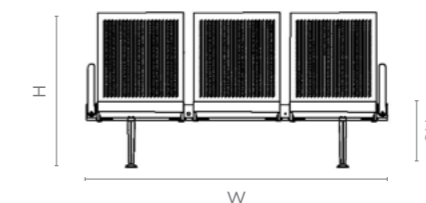

Measurements

Traverse