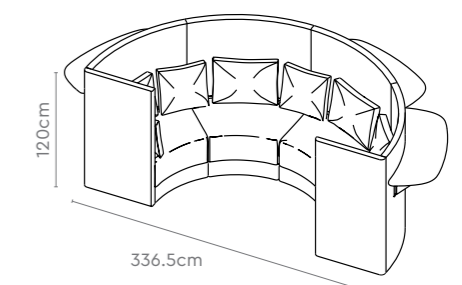

Measurements

1 Seater Sofa with 1200mm

1 Seater Sofa 1200

2 Seater Sofa 1200

3 Seater Sofa 1200

45 Circular 1200

Colour & Material

SOFA FABRIC SEATING