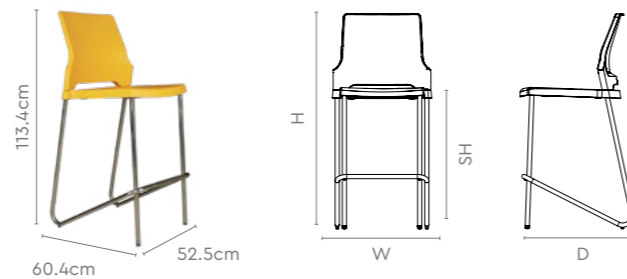

Design Registered

Colour & Material

UNWIND RANGE

Measurements

Without Armrest

High Seating

All sizes in cm	Width	Depth	Height	Seat Height
Without Armrest	52.5	55.8	84.5	45.0
High Seating	52.5	60.4	113.4	74.0