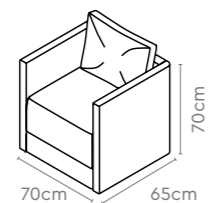

1 Seater Sofa 700