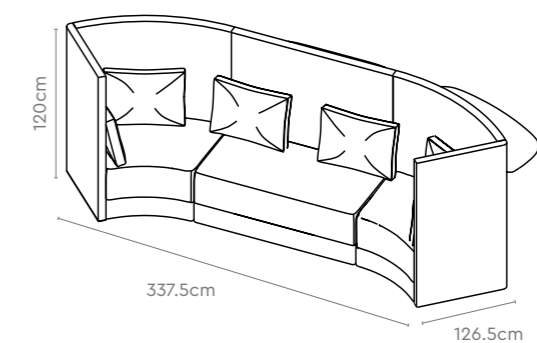

All sizes in cm	Width	Depth	Height
1 Seater Sofa 1200	70.0	65.0	120.0
2 Seater Sofa 1200	129.0	65.0	120.0
3 Seater Sofa 1200	188.0	65.0	120.0
Media Cluster Small	337.5	126.5	120.0
45 Circular 1200	336.5	183.5	120.0