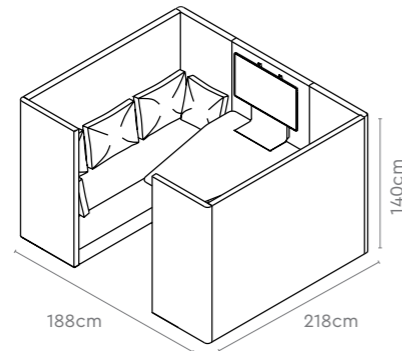

Measurements

1 Seater Sofa with 1400mm

1 Seater Sofa 1400

2 Seater Sofa 1400

3 Seater Sofa 1400

45 Circular 1400

Media Booth

Colour & Material