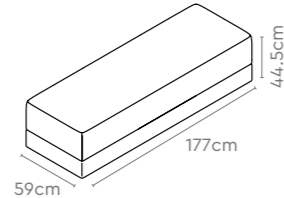

Measurements

Seater Poufs

1 Seater

2 Seater

3 Seater

45 ° Curved Seat

Colour & Material

SOFA FABRIC SEATING